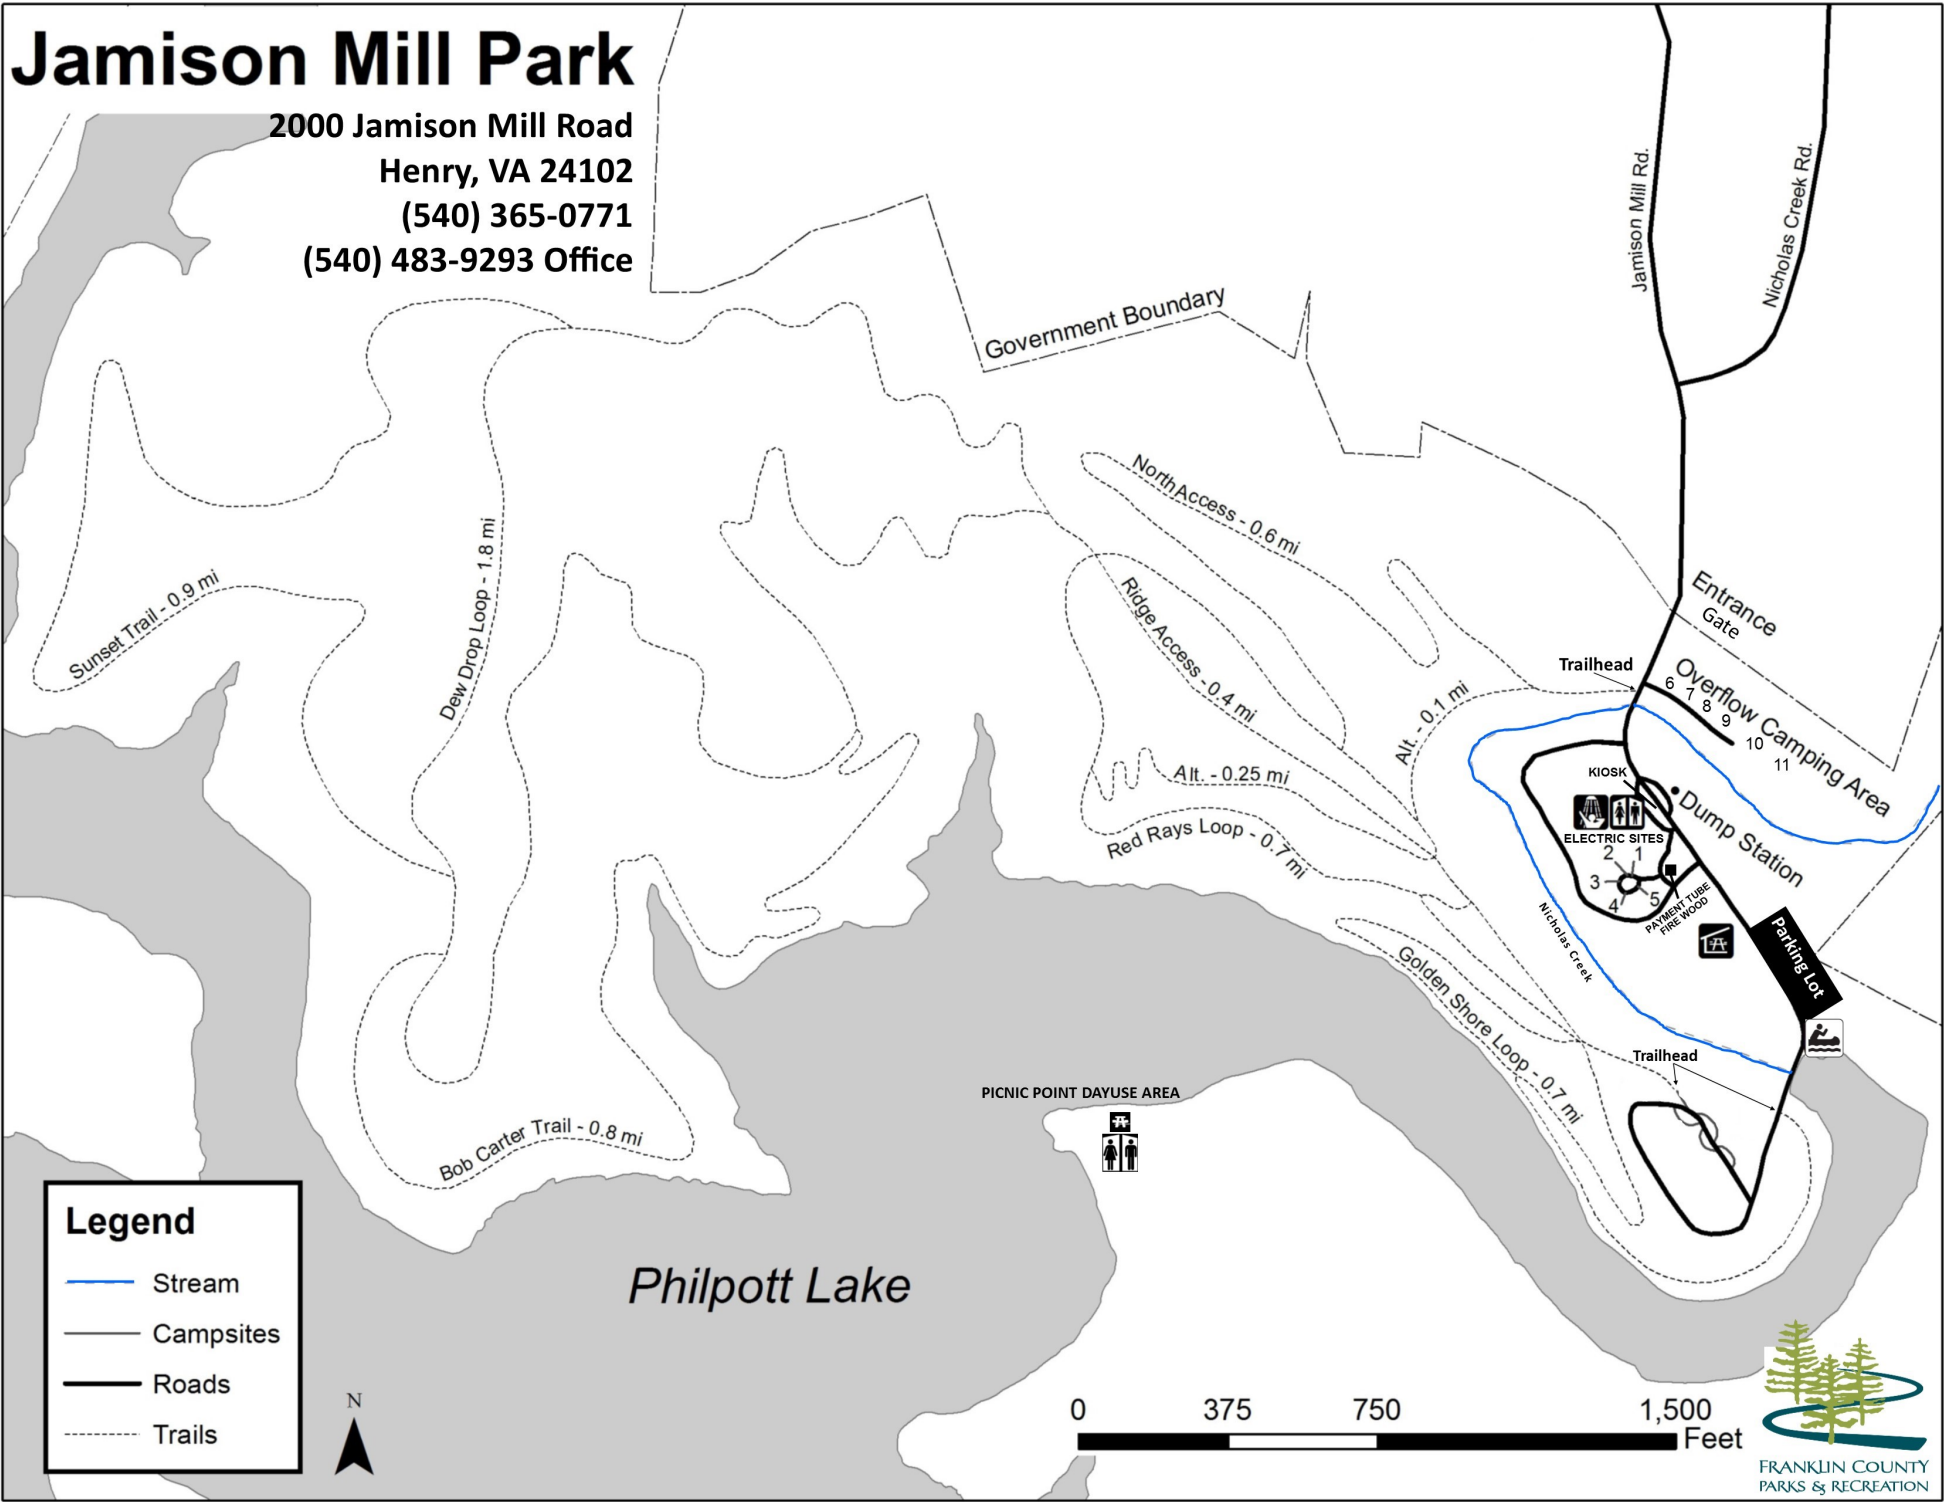

# Jamison Mill Park

2000 Jamison Mill Road  
Henry, VA 24102  
(540) 365-0771  
(540) 483-9293 Office

**Legend**

- Stream
- Campsites
- Roads
- Trails